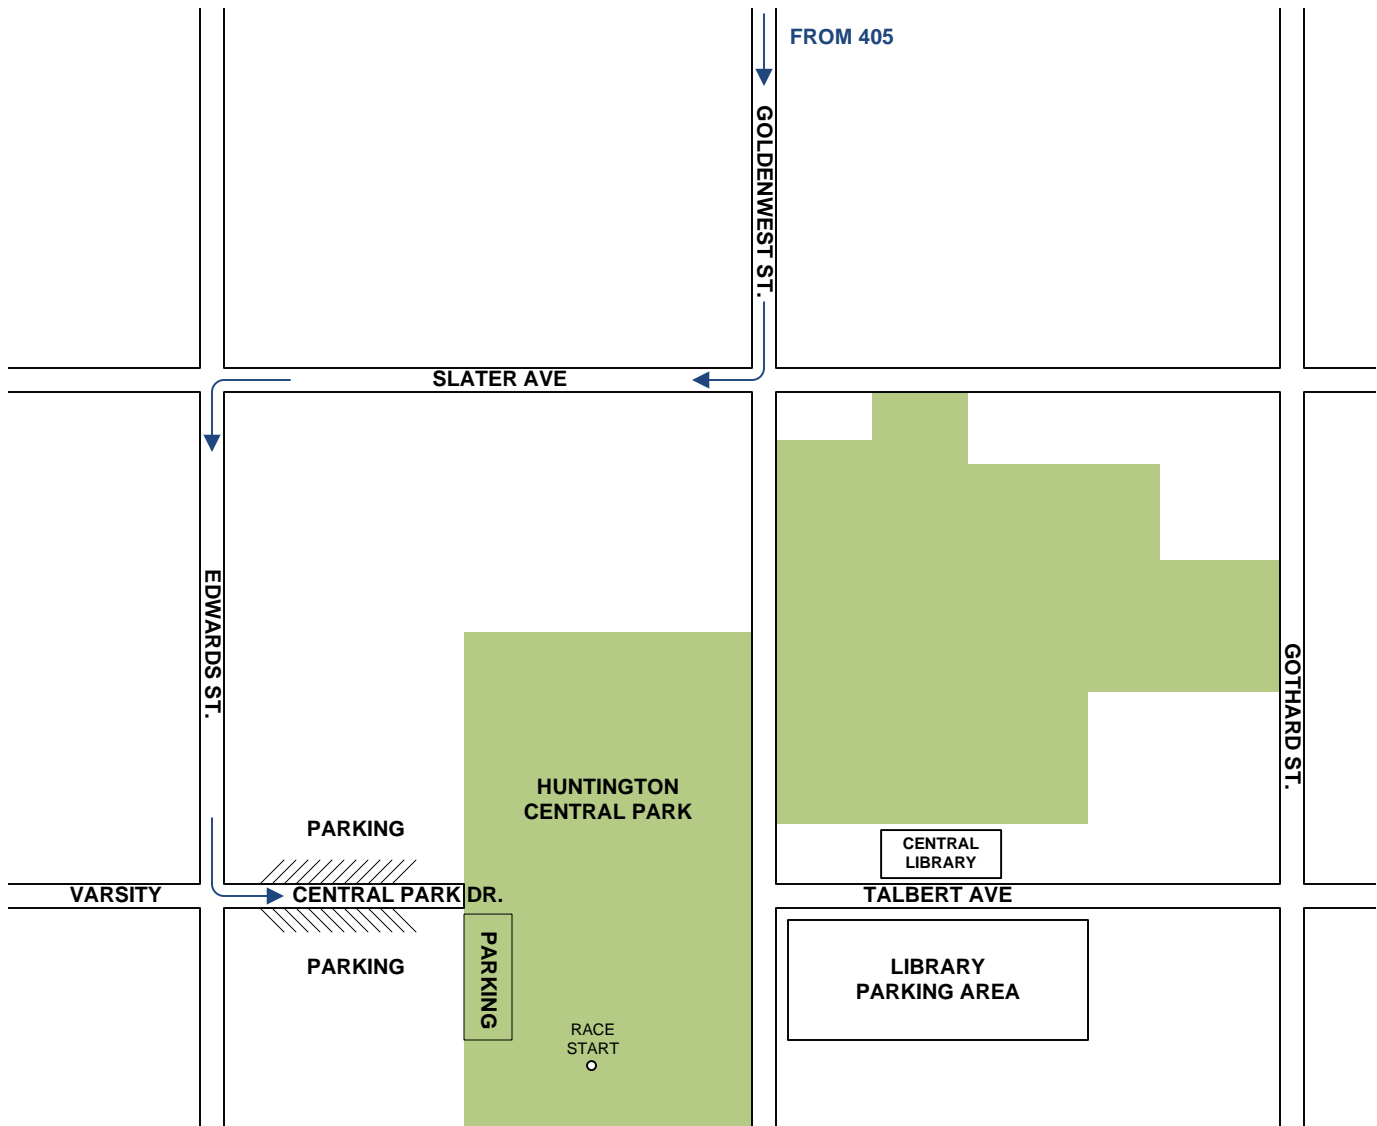

WalkRunREAD! 5K – Parking Map

FROM 405: TAKE GOLDENWEST SOUTH (TOWARDS THE BEACH)

TURN RIGHT ON SLATER AVE

TURN LEFT ON EDWARDS ST.

TURN LEFT ON CENTRAL PARK DR. – THIS IS THE PARKING LOT FOR THE RACE

PARKING IS ALSO AVAILABLE AT THE CENTRAL PARK LIBRARY. JUST PARK AND WALK ACROSS THE STREET TO THE RACE.